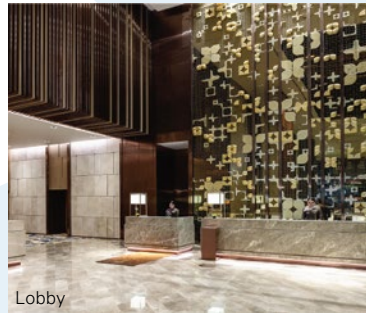

hotel nikko bangkok

“JAPANESE HOSPITALITY OF OMOTENASHI”

Indulge in Impeccable Service of Japanese Mind

Located in the heart of Bangkok, Sukhumvit road and just few steps away from Thonglor BTS sky train station. Surrounded by a wide variety of tourists spots, popular restaurants, bars, world-class shopping centers and international hospitals.

TOTAL 301

Lobby

Executive Lounge

EXECUTIVE LOUNGE PRIVILEGES

Executive Lounge at our hotel is an inviting, well-appointed space accessible only to guests staying in the hotel's Suite categories or Nikko Club Rooms.