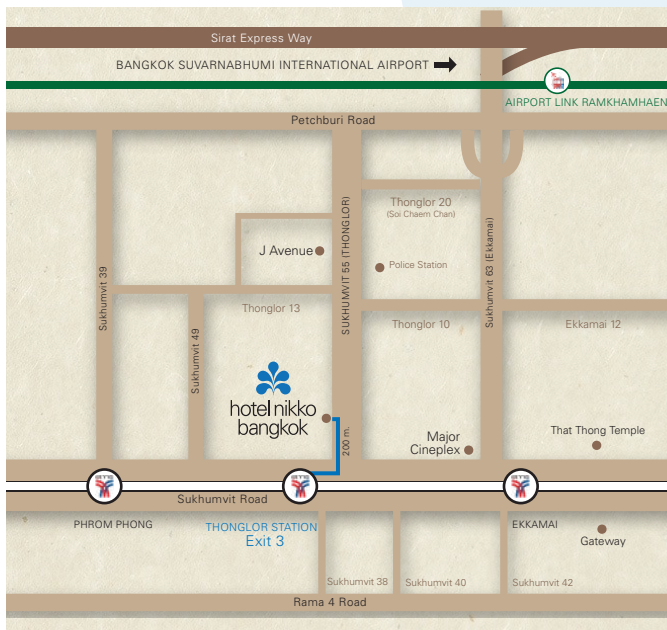

hotel nikko bangkok

“JAPANESE HOSPITALITY OF OMOTENASHI”

Indulge in Impeccable Service of Japanese Mind

Located in the heart of Bangkok, Sukhumvit road and just few steps away from Thonglor BTS sky train station. Surrounded by a wide variety of tourists spots, popular restaurants, bars, world-class shopping centers and international hospitals.

IN THE HEART OF BANGKOK

Suvarnabhumi International Airport - **24 kilometers**

Don Mueang Airport - **31 kilometers**

Thonglor BTS Skytrain Station, Exit 3 - **2 minutes walk**

Siam BTS Skytrain Station - **20 minutes**

The EmQuartier / The Emporium - **1.5 kilometers**

SHOW DC - **5 kilometers**

Samitivej Hospital - **1.5 kilometers**

Benjasiri Park - **1.8 kilometers**

Queen Sirikit National Convention Center (QSNCC) - **4.5 kilometers**